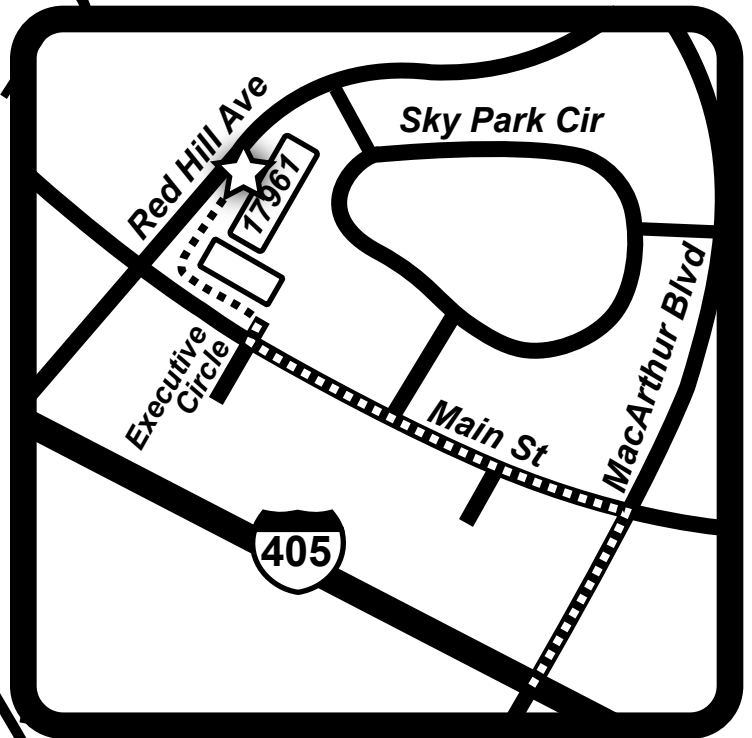

ATOMIC BALLROOM

Directions

Step By Step

- Take the 405 to MacArthur Blvd
- Exit MacArthur Blvd, Turn **RIGHT**
- Turn **LEFT** on Main St - it will be your first light
- Turn **RIGHT** on Executive Circle - it will be your third light
- Make an immediate **LEFT**
- Follow the parking lot all the way around
- We will be on the right facing Red Hill Ave
(It's not much to look at outside but it's a beautiful ballroom inside!)