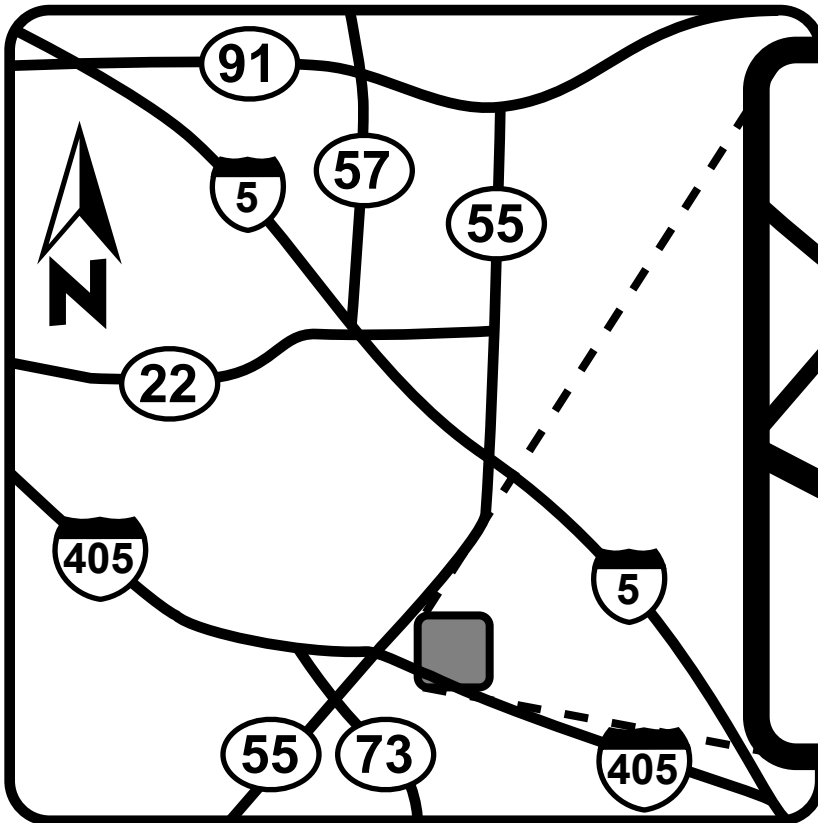

ATOMIC BALLROOM

Directions

Step By Step

- Take the 405 to MacArthur Blvd
- Exit MacArthur Blvd, Turn **RIGHT**
- Turn **LEFT** on Main St - it will be your first light
- Turn **RIGHT** on Executive Circle - it will be your third light
- Make an immediate **LEFT**
- Follow the parking lot all the way around
- We will be on the right facing Red Hill Ave
(It's not much to look at outside but it's a beautiful ballroom inside!)